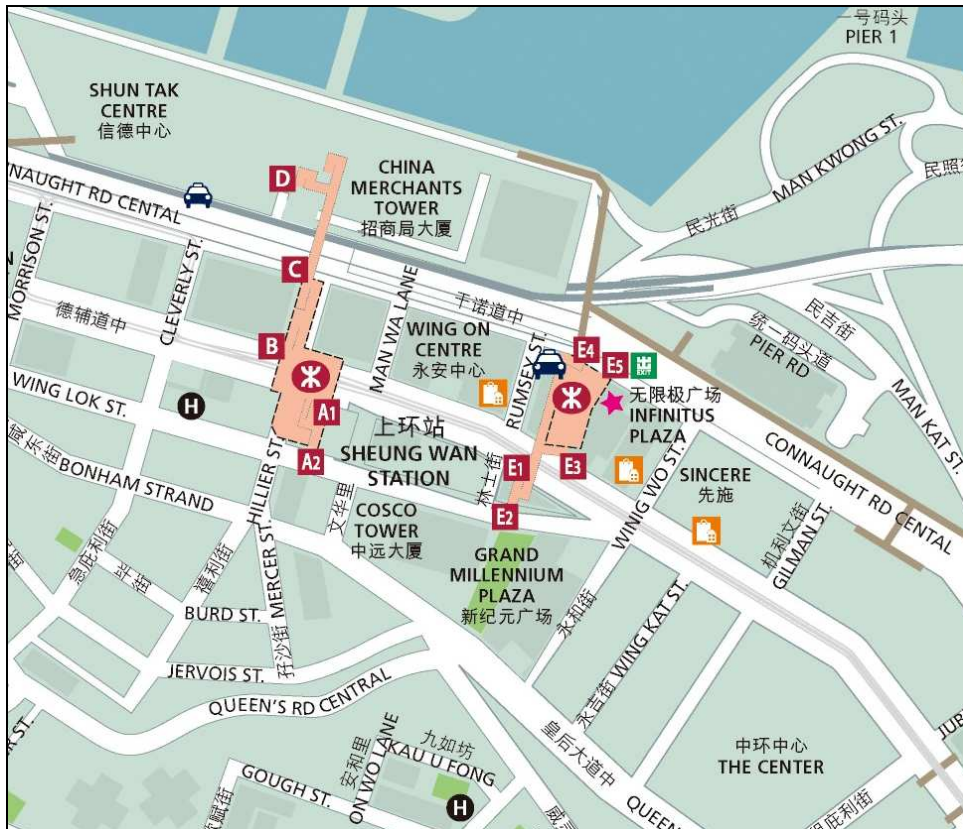

Office Location – Hong Kong

办事处地点 – 香港

★ HeterMedia 轩达资讯

Address:

9/F, Infnitus Plaza, 199 Des Voeux Road Central, Hong Kong

地址:

香港德辅道中 199 号无限极广场 9 楼

Directions:

- Taxi to Infnitus Plaza next to Wing On Department Store
- MTR Sheung Wan Station Exit E3, turn right to the building entrance

交通:

- 乘出租车到永安百货旁边的无限极广场
- 地铁上环站 E3 出口右转到大厦的入口

Telephone:

Reception Desk: +852 2121 1555
Customer Service Hotline: +852 2121 1551